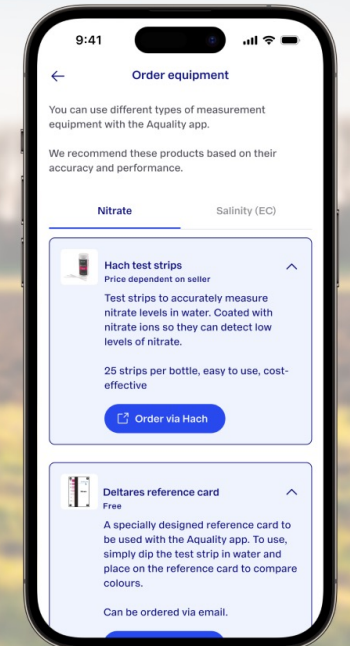

# Een nieuw ontwerp met nieuwe mogelijkheden

Easily take measurements with the camera scan

View all your nitrate and salinity measurements

Add measurement results manually

Explore different measurements on the map

Use the app to order equipment